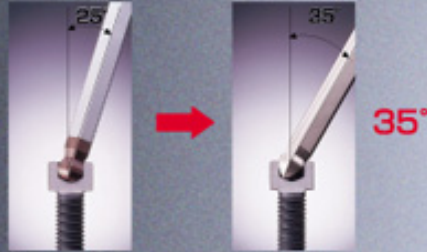

We can do much more.

VESSEL
PRODUCT OF JAPAN

Innovative Driving System

More Angle for More Footwork!

High Torque Hex Drive Configuration.

Ultra Hex L-type Wrench