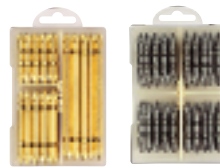

■ Nut Setter locked with ball		Pack Size	
Model No.	Size	JAN code	Card Size
SB	A/F: 5/16×55	Nut Setter SB A/F: 5/16×55 5 pcs.	350176 127×87
SB	A/F: 3/8×55	Nut Setter SB A/F: 3/8×55 5 pcs.	350183 127×87

Paper size: (H × W) : mm; (Thickness) : 15mm

Bits Case (For power tools)

Patented

6.35mm

Bit set in a compact case (20 mm thick). Handy for storing and managing bits. Can be efficiently displayed in stores by hanging individual cases or stocking on shelves.

Excluding BC-21

Model No.	Contents	JAN code	Inner Ctn.	Card Size (H × W) mm
BC-11	Double End Gold Color Bit ⊕ 2× 45 40 pcs.	350312	5	140×85
BC-12	Double End Gold Color Bit ⊕ 2× 65 34 pcs.	350329	5	140×85
BC-13	Double End Gold Color Bit ⊕ 2× 110 20 pcs.	350336	5	140×85
BC-14	Double End Gold Color Bit ⊕ 2× 45 10 pcs.	350343	5	140×85
	⊕ 2× 65 10 pcs.			
	⊕ 2× 110 10 pcs.			
BC-21	Standard type Double End Bit A14 ⊕ 2× 45 H 40本	350350	5	140×85

Aluminum Socket Bits (For power tools)

6.35mm

Ideal for fastening scaffolding clamps, assembling cable racks, and fastening wingbolts and other bolts and nuts.

Super Lightweight Aluminum
Weighs about 60% of steel. There is little impact when starting, therefore fastening proceeds smoothly.