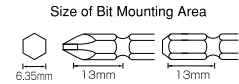

"Bit Belts" / "Bit Box" series

No. BW-58

Outer Ctn.: 5, with one holder case

Model No.	Contents	JAN code	Card Size
BW-58	Gold Color Socket Bit: A/F 8X55: 1 pc.; A/F 10X55: 1 pc. A/F 12X55: 1 pc.; A/F 13X55: 1 pc. A/F 14X55: 1 pc.	350589	140×80

Card size: (H × W) : mm; (Thickness) : 23 mm

No. BW-163

No. BW-164

No. BW-165

Outer Ctn.: 10, with one holder case

Model No.	Contents	JAN code	Card Size
BW-163	AT14 $\oplus 2 \times \phi 3.5 \times 65$ mm 5 pcs.	353405	140×70
BW-164	AT14 $\oplus 2 \times \phi 3.5 \times 110$ mm 5 pcs.	353412	140×70
BW-165	AT14 $\oplus 2 \times \phi 3.5 \times 65$ mm 3 pcs. $\oplus 2 \times \phi 3.5 \times 110$ mm 2 pcs.	353429	140×70

Card size: (H × W) mm; (Thickness) : 23mm

⚠ Caution: Any damage on the torsion part will break a bit.
Check the bit for any damage before use.

No. BW-180

No. BW-181

No. BW-182

Outer Ctn.: 10, with one holder case

Card size: (H × W) mm; (Thickness) : 23mm

No. BW-114

No. BW-153

No. BW-151

Outer Ctn.: 10, with one holder case

Model No.	Contents	JAN code	Card Size
BW-114	Double End Bit $\oplus 2 \times 45$ 2 pcs. $\oplus 2 \times 65$ 6 pcs. $\oplus 2 \times 110$ 2 pcs.	350442	150×100
BW-151	Double End Bit $\oplus 2 \times 45$ 5 pcs.	350619	95×70
BW-153	Double End Bit $\oplus 2 \times 110$ 5 pcs.	350633	140×70