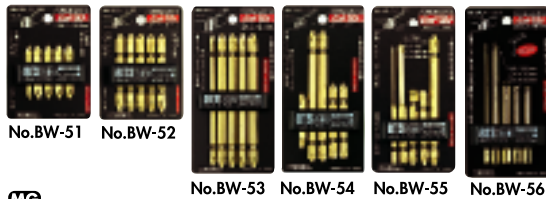

## Bit Belt (For power tools)

Set of bits for power or rechargeable drivers stored in a convenient holder. The holder can be hung from a belt, making it easy to retrieve needed bits whenever, wherever. Quick bit changing while working. Convenient compact size when not being used.

# BITSBELT

Outer Ctn.:10, with one holder case

Model No.	Contents	JAN code	Card Size
<b>BW-51</b>	Double End Gold Color Bit ⊕2X 45 5 pcs.	350510	95×70
<b>BW-52</b>	Double End Gold Color Bit ⊕2X 65 5 pcs.	350527	95×70
<b>BW-53</b>	Double End Gold Color Bit ⊕2X110 5 pcs.	350534	140×70
<b>BW-54</b>	Double End Gold Color Bit ⊕2X 45 1 pc. ⊕2X 65 2 pcs. ⊕2X110 2 pcs.	350541	140×70
<b>BW-55</b>	Double End Gold Color Bit ⊕2X 65 1 pc. ⊕2X110 1 pc. ⊕ Double End Gold Color Bit ⊕2/⊖6X65 1 pc. Step Gold Color Bit ⊕1X100 1 pc. ⊕2X100 1 pc.	350558	140×70
<b>BW-56</b>	Step Gold Color Bit ⊕2X 65 2 pcs. ⊕2X100 2 pcs. ⊖6X 70 1 pc.	352378	140×70