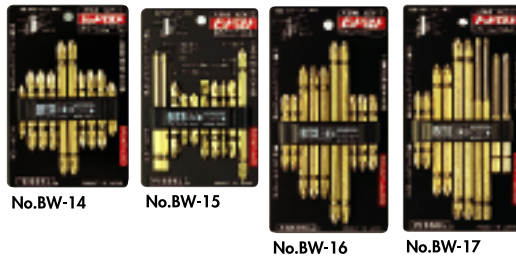

Excluding BW-10

Outer Ctn.:10, with one holder case

Model No.	Contents	JAN code	Card Size
BW-10	Gold Color Short Bit: 10 pcs. ⊕1/⊕2/⊕3/⊖4/⊖6 A/F: 2.5/3/4/5/6 Bit holder with magnet: 1 pc.	350206	120×85
BW-11	Double End Gold Color Bit ⊕2X 45 10 pcs.	350213	120×85
BW-12	Double End Gold Color Bit ⊕2X 65 10 pcs.	350220	120×85
BW-13	Double End Gold Color Bit ⊕2X110 10 pcs.	350237	150×100
BW-14	Double End Gold Color Bit ⊕2X 45 2 pcs. ⊕2X 65 6 pcs. ⊕2X110 2 pcs.	350244	150×100
BW-15	Double End Gold Color Bit ⊕1X 65 1 pc. ⊕2X110 1 pc. ⊕2X 45 2 pcs. ⊕3X 65 1 pc. ⊕2X 65 2 pcs. ⊕ Double End Gold Color Bit ⊕2/⊖6 X65 1 pc. Step Gold Color Bit ⊕1X100 1 pc. ⊕2X100 1 pc.	350251	150×100
BW-16	Double End Gold Color Bit ⊕2X 65 5 pcs. ⊕2X110 3 pcs. ⊕2X150 2 pcs.	350268	190×100
BW-17	Double End Gold Color Bit ⊕2X 65 2 pcs. ⊕2X110 2 pcs. ⊕2X150 2 pcs. Step Gold Color Bit ⊕2X100 2 pcs. ⊕2X150 2 pcs.	350275	190×100
BW-18	Step Gold Color Bit ⊕2X 65 10 pcs.	352347	135×100
BW-19	Step Gold Color Bit ⊕2X100 10 pcs.	352354	160×100
BW-20	Step Gold Color Bit ⊕2X 65 3 pcs. ⊕2X110 5 pcs. ⊕2X150 2 pcs.	352361	185×100

Card size: (H × W) : mm; (Thickness) : 23 mm